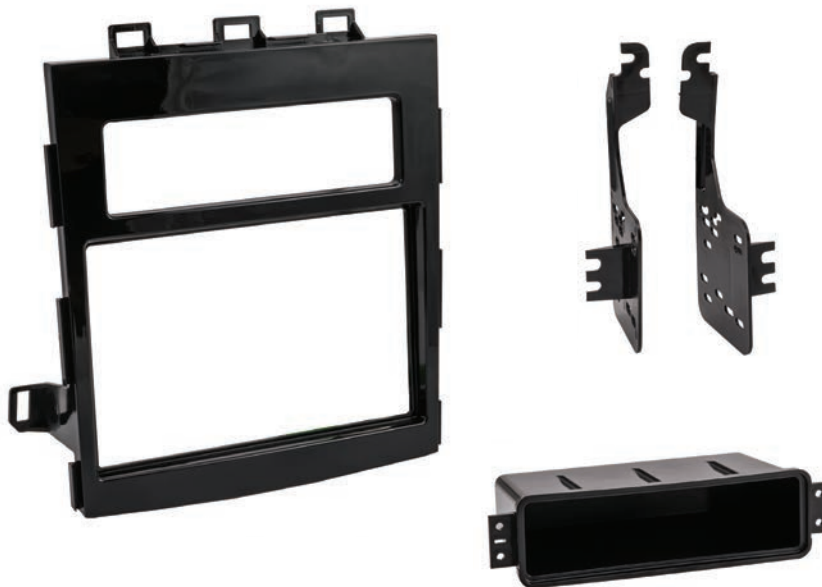

WIRING & ANTENNA CONNECTIONS

(sold separately)

- Wiring Harness: 70-1761
- Antenna Adapter: 40-LX11

SALES 800-221-0932

HARDWARE INCLUDED

The World's best kits.®

MetraOnline.com

© COPYRIGHT 2017 METRA ELECTRONICS CORPORATION REV. 7/12/17