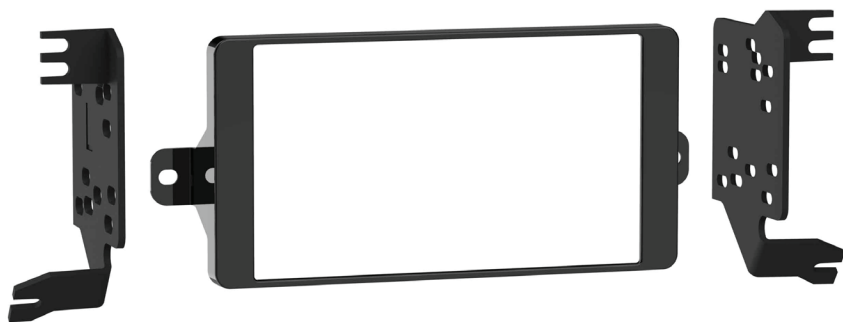

Mitsubishi **Eclipse Cross** (ES models) **2018-2020**

Visit MetraOnline.com for more detailed information about the product and up-to-date vehicle specific applications.

- D** ISO DDIN radio provision
- P** Polished gloss surface to match factory finish

KIT COMPONENTS

- Radio trim panel
- Radio brackets

WIRING & ANTENNA CONNECTIONS

- Wiring Harness: Visit metraonline.com for steering wheel and audio/video interfaces
- Antenna Adapter: Visit metraonline.com for steering wheel and audio/video interfaces