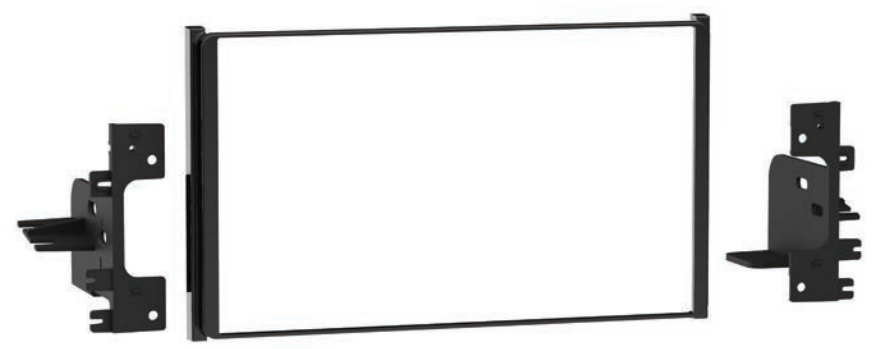

HARDWARE INCLUDED