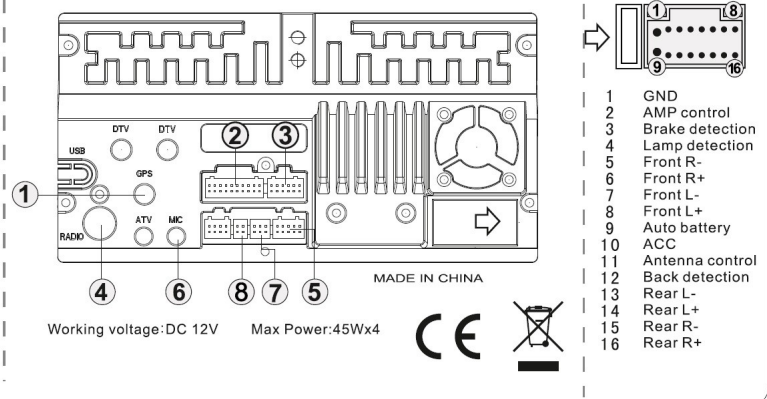

LEGEND™

ANDROID 6.0.1
Intel Atom Quad Core 2GB RAM

AMERICAN LEGEND PRO SERIES
BUILT IN GPS and Bluetooth
Google Play preinstall

- ① GPS antenna
- ② Audio-Video cable
- ③ External DVD box interface
- ④ Radio antenna
- ⑤ SWC Control Interface
- ⑥ External microphone
- ⑦ DVR interface
- ⑧ USB extend cable

LEGEND PRO SERIES Intel Atom Core Technology

1 2 3 4 5 6 7 8 9 10 11 12 13 14 15 16	- GND - AMP control - Brake detection - Lamp detection - Front R- - Front R+ - Front L- - Front L+ - Auto battery - ACC - Antenna control - Back detection - Rear L- - Rear L+ - Rear R- - Rear R+